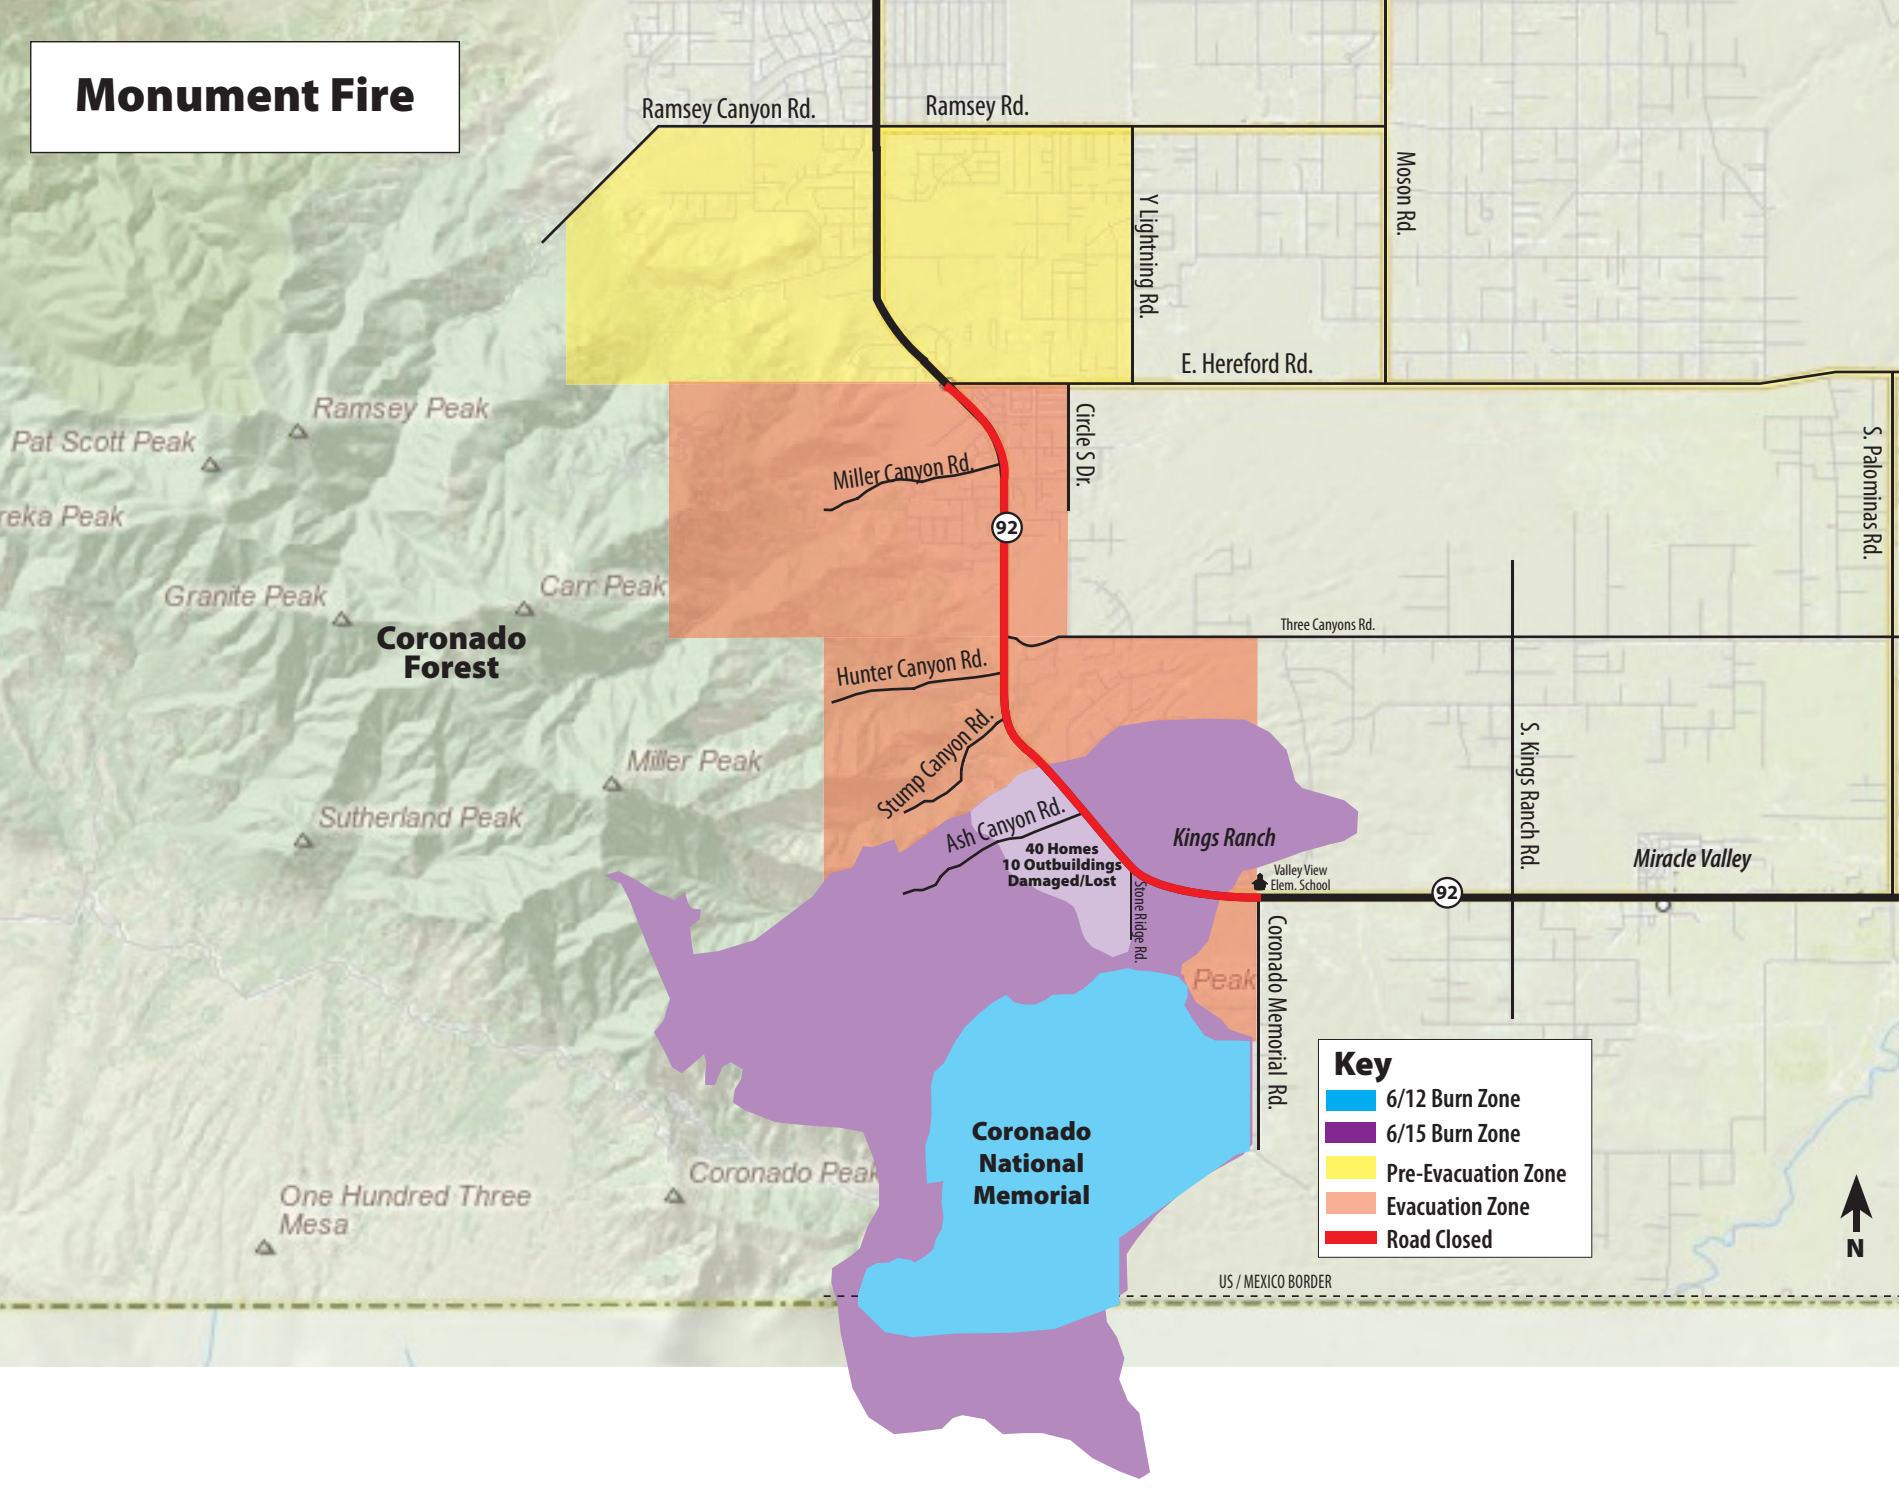

Monument Fire

Coronado Forest

Coronado National Memorial

Key

- 6/12 Burn Zone
- 6/15 Burn Zone
- Pre-Evacuation Zone
- Evacuation Zone
- Road Closed

92

92

US / MEXICO BORDER